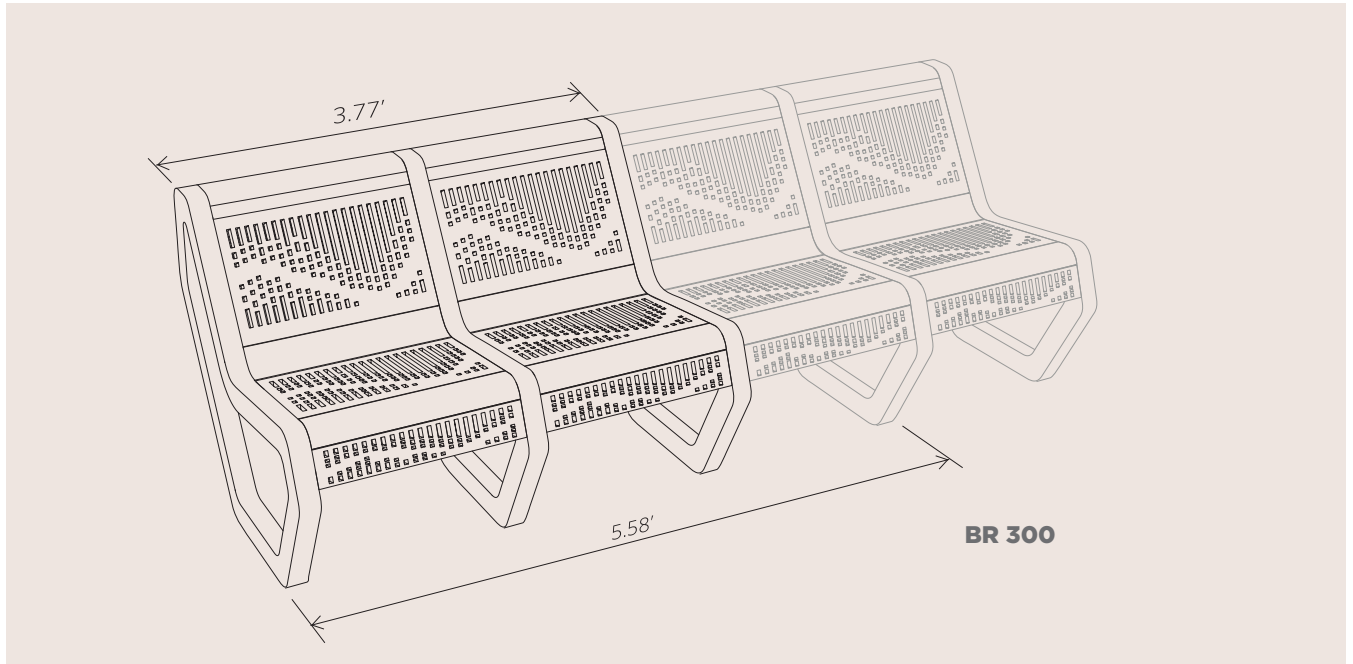

STREET BENCHES

The Banco Collection created using contemporary, ergonomic and versatile designs of structure elements such as pedestals and panels using various creative components. Customisable with unlimited colors, patterns & textures.

BANCO COLLECTION

BR SERIES

PART NO.	WEIGHT	MODEL	ACTUAL BENCH SIZE
21110	309 lbs	BR 300-2 SEATER	3.77'L x 2.70'W x 2.56'H
21111	419 lbs	BR 300-3 SEATER	5.58'L x 2.70'W x 2.56'H

SS SERIES

PART NO.	WEIGHT	MODEL	ACTUAL BENCH SIZE
21112	276 lbs	SS 210-2 SEATER	3.77'L x 2.09'W x 1.47'H
21113	370 lbs	SS 210-3 SEATER	5.58'L x 2.09'W x 1.47'H