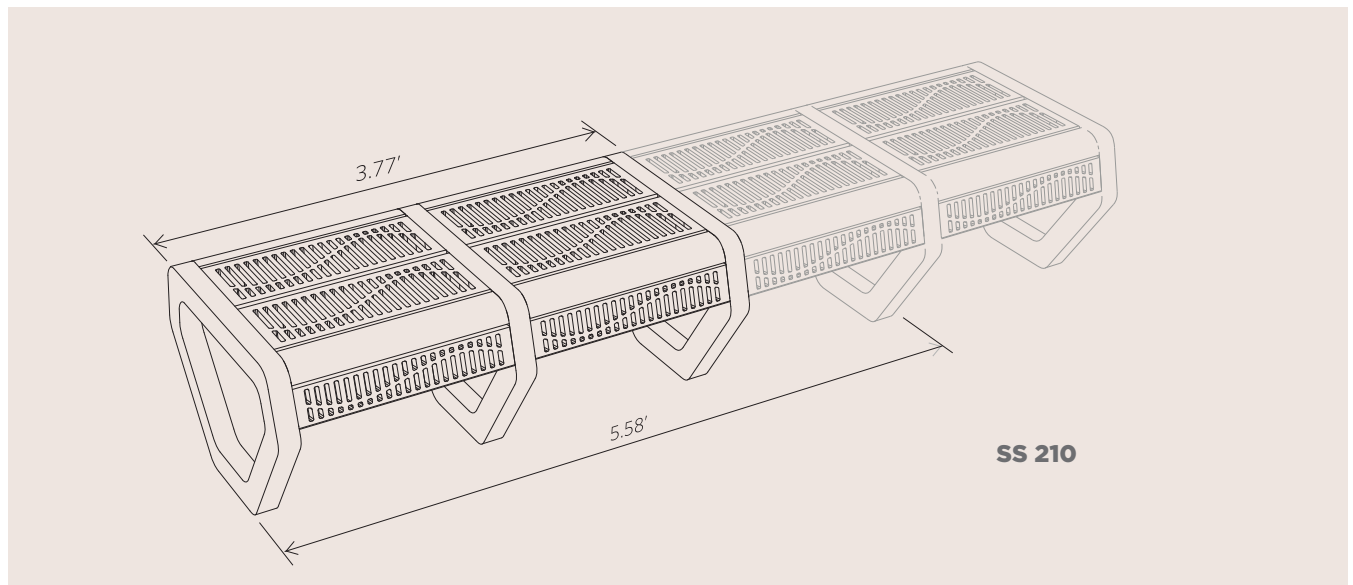

Note: 1. All Banco Collection come without installation & assembly. All components are in knockdown system.
2. All Banco Collection are either mounted permanently by authorised installer or assembled free standing by incorporating stainless steel stands which comes separately.